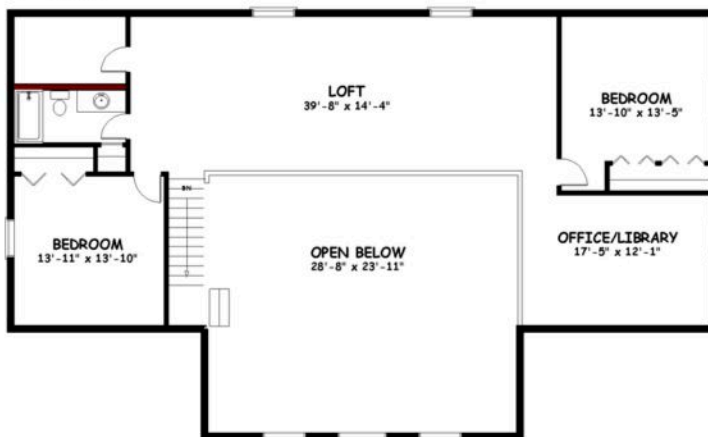

## Floor Plan Collection 2011

### “Big Powder River”

Main Level

2<sup>nd</sup> Story

**Square Feet:** 3,779  
**Bedrooms/Baths:** 4/3

- The Powder River plan, but bigger
- Spacious great room with picture windows; ideal for locations with a view
- 2<sup>nd</sup> story loft and office area
- Turnkey price includes full basement, deck, fireplace, Jacuzzi master suite