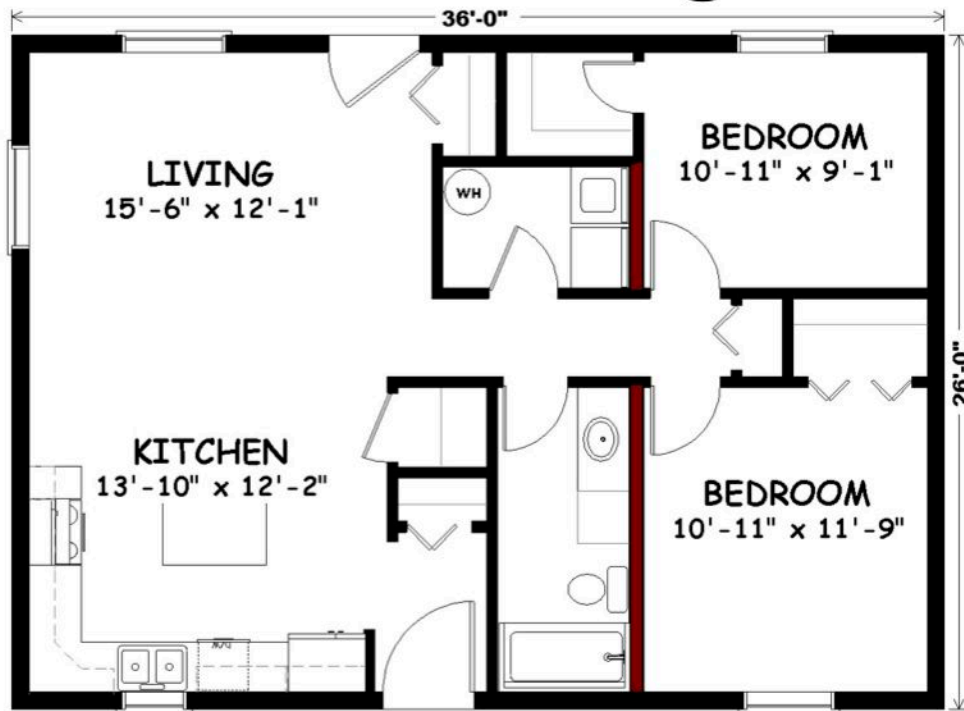

## Floor Plan Collection 2011

### “Big Horn”

**Square Feet:** 936  
**Bedrooms/Baths:** 2/1

- Simple log home with plenty of storage
- Open kitchen/living area
- Price includes deck\*

**Pricing:**

Log Kit	\$ 20,490
Shell Kit	\$ 34,190
Builders Kit*	\$ 44,690
Built Shell	\$ 49,990
Built Shell/Builders Kit*	\$ 59,850
Turnkey*	\$ 138,390