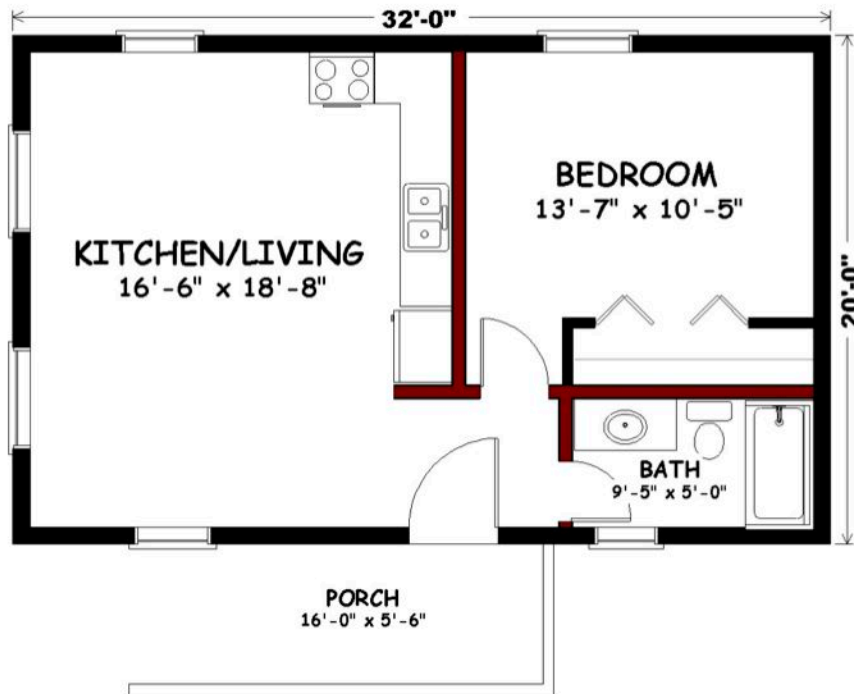

Square Feet: 639
Bedrooms/Baths: 1/1

- Cabin with 220 sq. ft. loft over bed/bath area
- Affordable and easy to build as a kit
- Price includes loft over bedroom and bath*

• **Pricing:**

Log Kit	\$ 12,990
Shell Kit	\$ 23,790
Builders Kit*	\$ 29,890
Built Shell	\$ 34,590
Built Shell/Builders Kit*	\$ 40,490