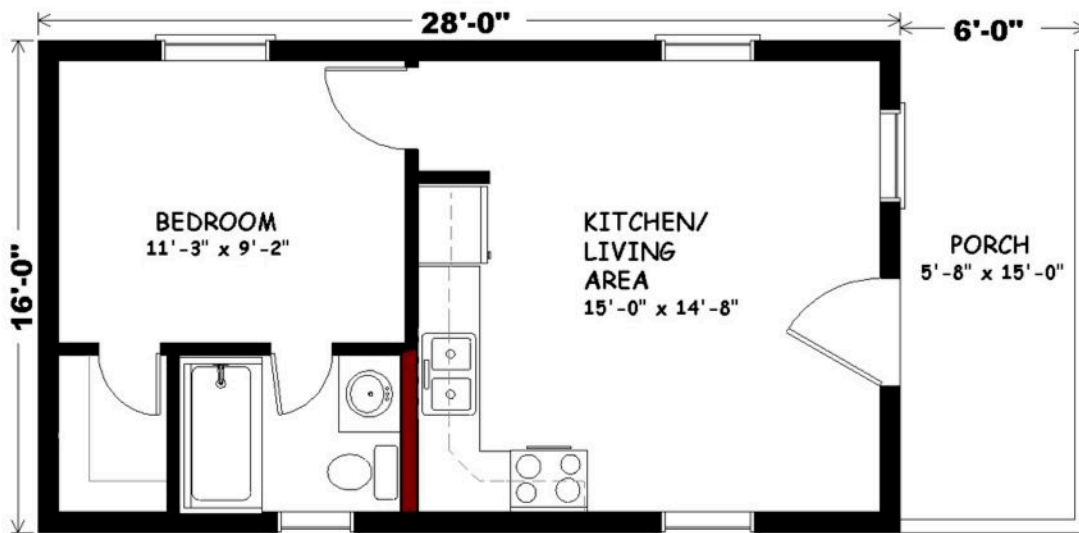

## Floor Plan Collection 2011 "Glacier"

**Square Feet: 447**  
**Bedrooms/Baths: 1/1**

- *Mountain Retreat* -- affordable option for weekend visits
- *Mother-in-Law Suite/Guest Quarters* -- for close, but separate, living space
- *Rentals* -- at a resort or as rental units close to town
- *Commercial* -- rearrange the walls and the Glacier easily converts to an office
- *Use Your Imagination* -- motel suite, business retreat, church camp, hunting cabin; the possibilities for this cabin are numerous
- Off-grid options available
- Price includes front porch and loft over bed/bath area\*