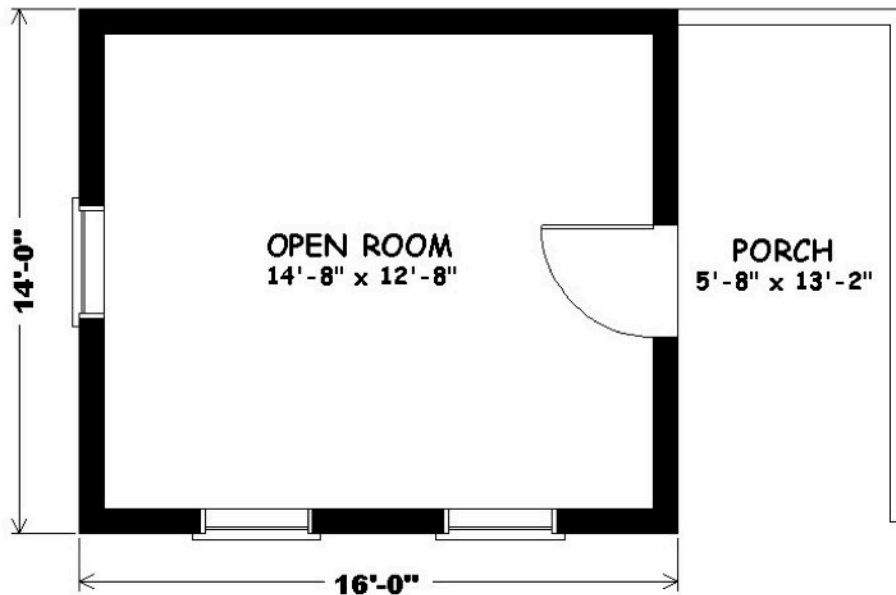

Floor Plan Collection 2011 “Lewis & Clark”

Square Feet: 225

- 14' x 16' single room cabin; perfect size for hunting or fishing cabin
- Can be fully assembled at our plant and shipped to you
- Economical as a kit; easy to construct
- Great as a campground rental

• Pricing:

Log Kit	$ 5,590
Shell Kit	$ 9,590
Builders Kit	$ 10,590
Built Shell	$ 12,990