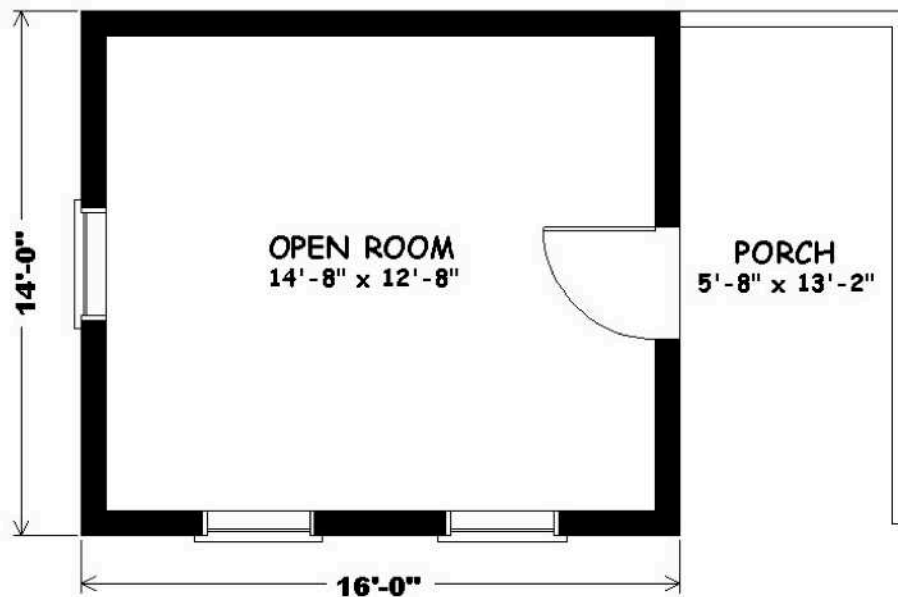

## Floor Plan Collection 2010 “Lewis & Clark”

*Square Feet: 225*

- 14' x 16' single room cabin; perfect size for hunting or fishing cabin
- Can be fully assembled at our plant and shipped to you
- Economical as a kit; easy to construct
- Great as a campground rental