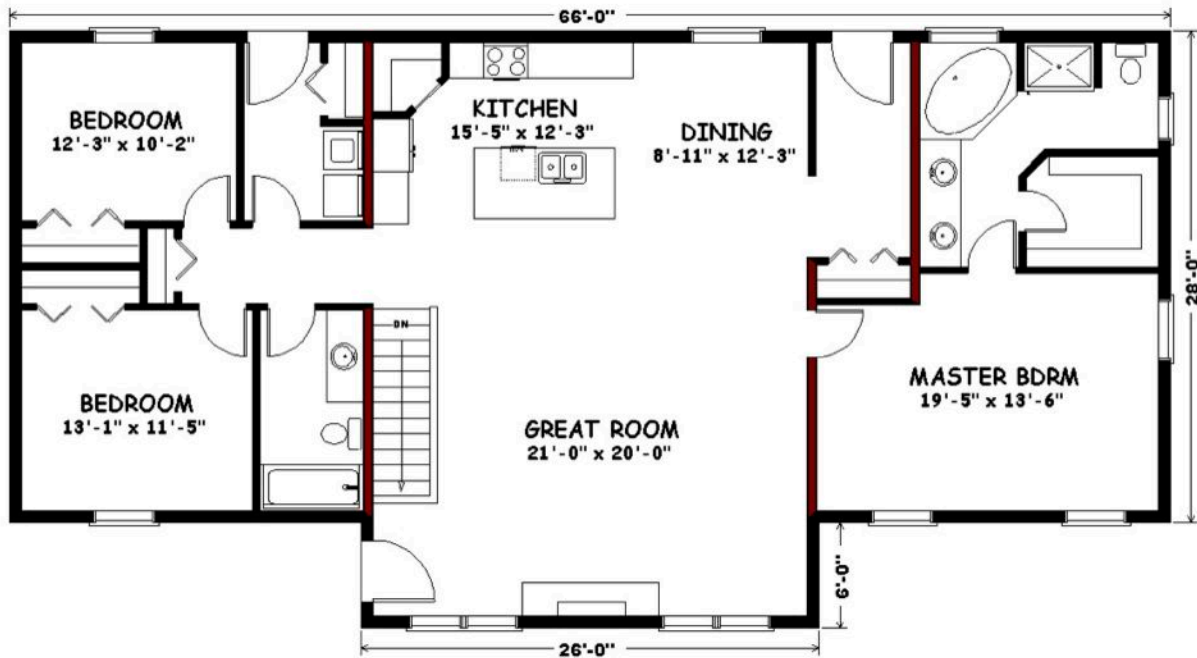

## Floor Plan Collection 2010 "Montana"

*Square Feet: 2,004*  
*Bedrooms/Baths: 3/2*

- Our most popular plan
- Spacious, open living area with picture windows
- Turnkey price includes full basement, fireplace, Jacuzzi master suite, deck
- **Pricing:**