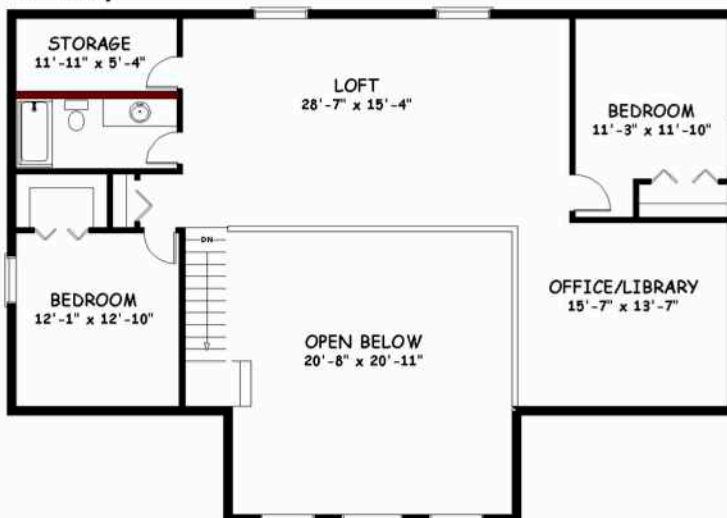

Main Level

Square Feet: 2,968
Bedrooms/Baths: 4/3

- 2-story plan with wrap-around loft
- spacious great room with picture windows, ideal for locations with a view
- turnkey price includes full basement, deck, fireplace, Jacuzzi master suite

* **Pricing:**

Log Kit	\$ 43,450
Built Shell Kit	\$ 124,990
Built Shell/Builders Kit	\$ 145,750
Turnkey	\$ 296,890

2nd Story

*Prices are subject to change. Prices include standard options, but do not include land. Customer choices may increase or decrease the final cost. Photos are representative of building style only; individual homes will vary.