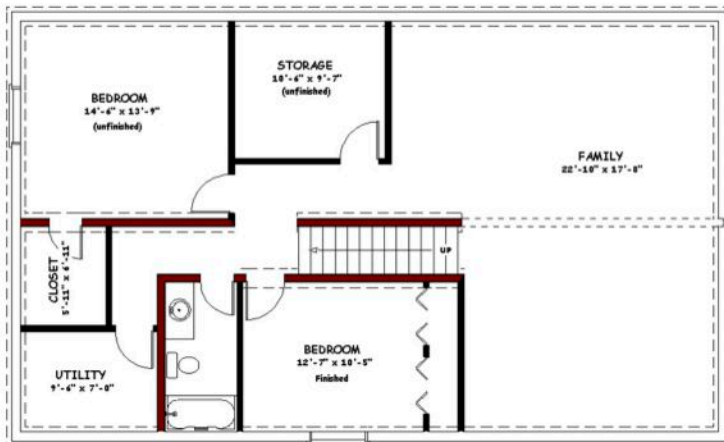

*Prices are subject to change. Prices include standard options, but do not include land. Customer choices may increase or decrease the final cost. Photos are representative of building style only; individual homes will vary.