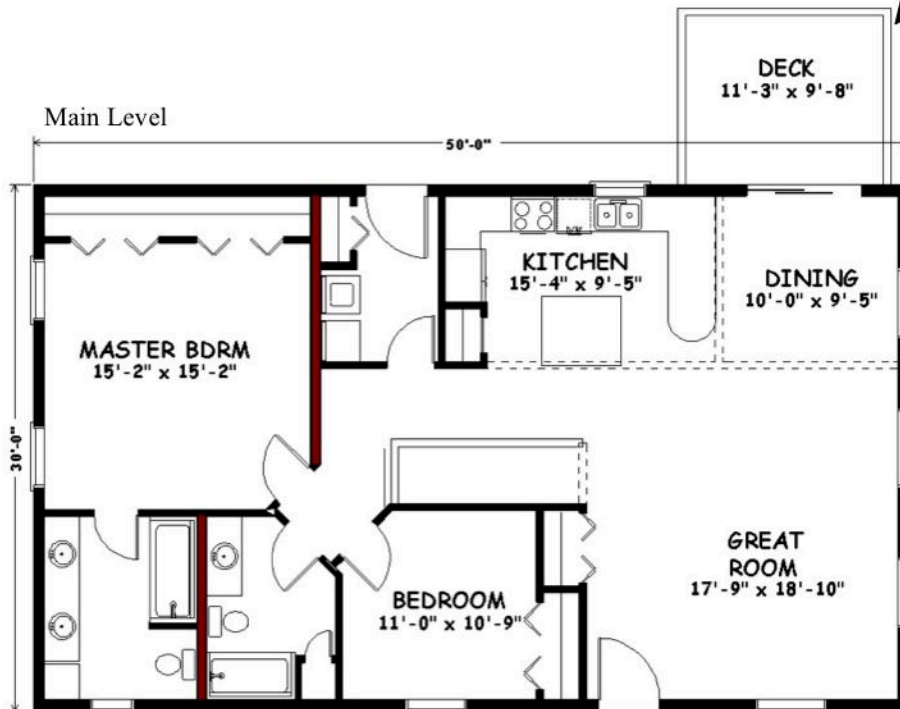

## Floor Plan Collection 2010 "Sheridan"

*Square Feet: 2,450*  
*Bedrooms/Baths: 3/3*

- Great family home with large living areas
- Kitchen designed for entertaining
- Turnkey price includes partially finished basement and deck