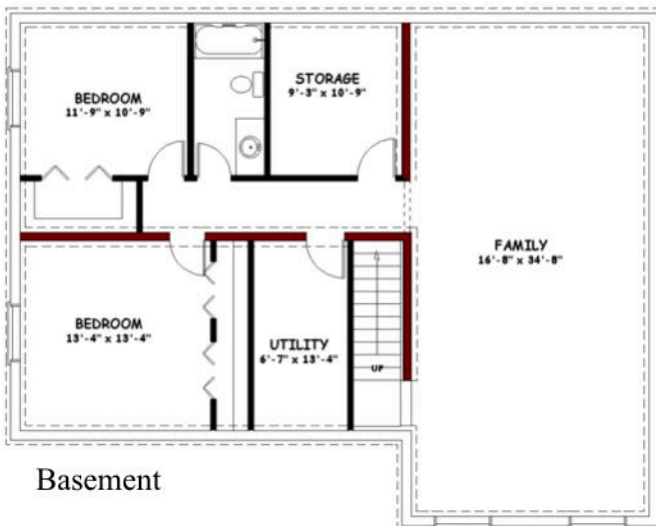

*Prices are subject to change. Prices include standard options, but do not include land. Customer choices may increase or decrease the final cost. Photos are representative of building style only; individual homes will vary.