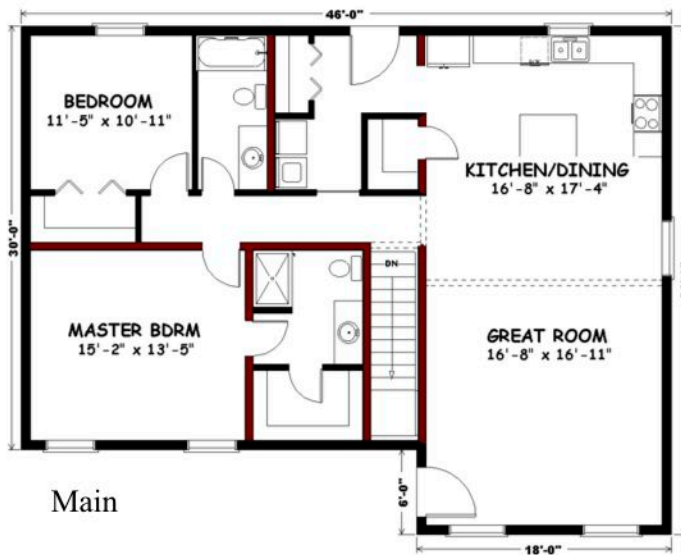

## Floor Plan Collection 2011 “Stillwater”

*Square Feet: 2,750*  
*Bedrooms/Baths: 4/3*

- Open living area design
- Compact 4 bedroom plan, great for tighter building locations
- Turnkey price includes finished basement and deck