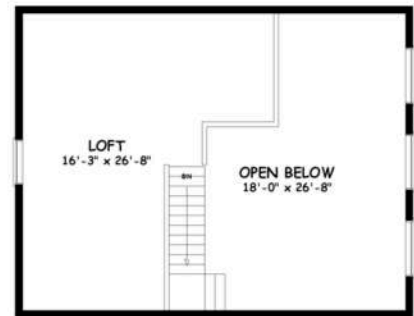

Paramount Log Homes
 9717 Shepherd Rd.
 Shepherd, MT 59079
 (406) 373-5811 • (800) 359-2890
www.paramountloghomes.com
info@paramountloghomes.com

Floor Plan Collection 2011 "Treasure"

Square Feet: 1,008
Bedrooms/Baths: 2/1

- Space efficient home with additional space in 450 sq. ft. loft overlooking living areas
- Picture windows optimize your view
- Turnkey price includes full basement and deck

• **Pricing:**

Log Kit	\$ 22,550
Shell Kit	\$ 41,390
Builders Kit	\$ 55,990
Built Shell	\$ 57,290
Built Shell/Builders Kit	\$ 71,890
Turnkey	\$ 159,190