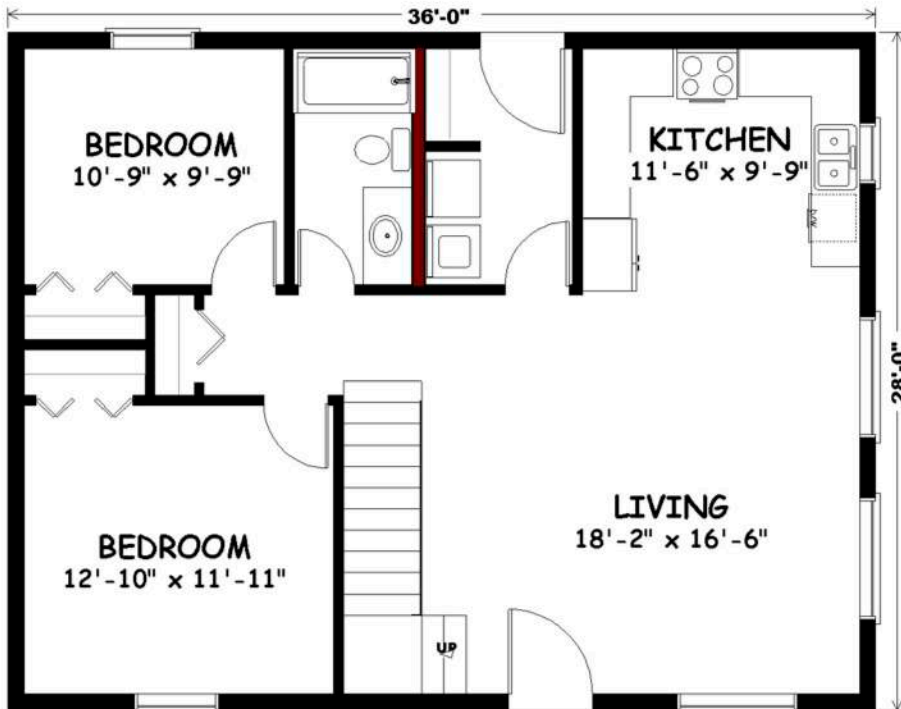

Paramount Log Homes
 9717 Shepherd Rd.
 Shepherd, MT 59079
 (406) 373-5811 • (800) 359-2890
www.paramountloghomes.com
info@paramountloghomes.com

Floor Plan Collection 2011 "Treasure"

Square Feet: 1,008
Bedrooms/Baths: 2/1

- Space efficient home with additional space in 450 sq. ft. loft overlooking living areas
- Picture windows optimize your view
- Turnkey price includes full basement and deck

• **Pricing:**

Log Kit	\$ 22,550
Shell Kit	\$ 41,390
Builders Kit	\$ 55,990
Built Shell	\$ 57,290
Built Shell/Builders Kit	\$ 71,890
Turnkey	\$ 159,190