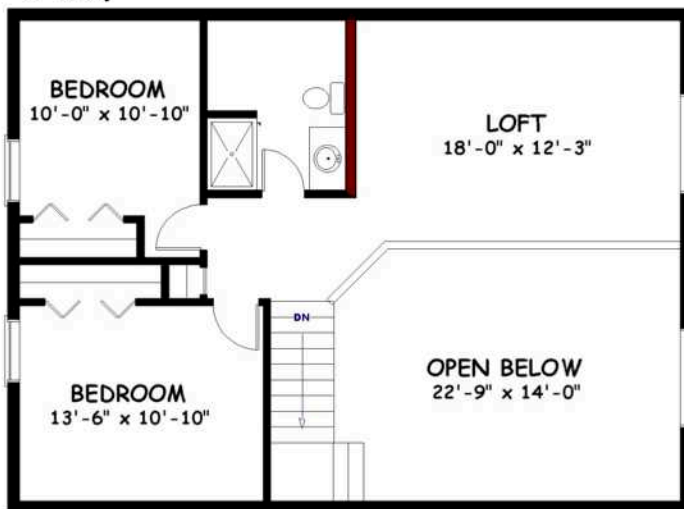

Main Level

2nd Story

Square Feet: 1,864
Bedrooms/Baths: 3/2.5

- Two-story plan with a cozy cabin feel
- Roomy loft overlooks living area
- Turnkey price includes basement and deck

• **Pricing:**

Log Kit	\$ 32,990
Shell Kit	\$ 62,290
Builders Kit	\$ 72,790
Built Shell	\$ 85,390
Built Shell/Builders Kit	\$ 96,890
Turnkey	\$ 208,390