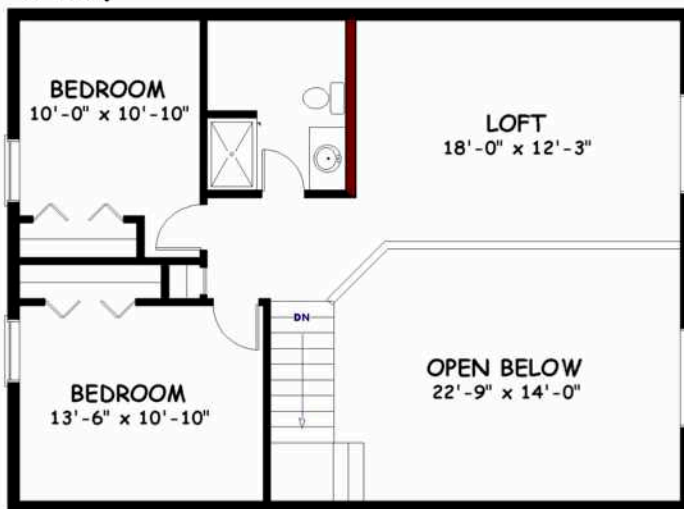

## Floor Plan Collection 2011 “Yellowstone”

Main Level

2<sup>nd</sup> Story

*Square Feet: 1,864*  
*Bedrooms/Baths: 3/2.5*

- Two-story plan with a cozy cabin feel
- Roomy loft overlooks living area
- Turnkey price includes basement and deck