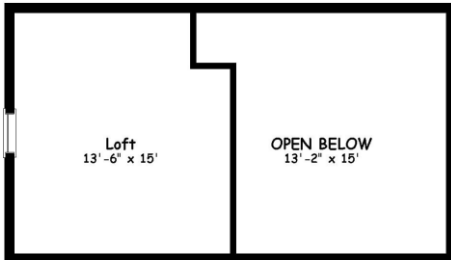

Loft for main plan

Square Feet: 448
Bedrooms/Baths: 1/1

- Mountain Retreat -- affordable option for weekend visits
- Mother-in-Law Suite/Guest Quarters -- for close, but separate, living space
- Rentals -- at a resort or as rental units close to town
- Commercial -- rearrange the walls and the Glacier easily converts to an office
- Use Your Imagination -- motel suite, business retreat, church camp, hunting cabin; the possibilities for this cabin are plentiful
- Price includes front porch and loft over bed/bath area*