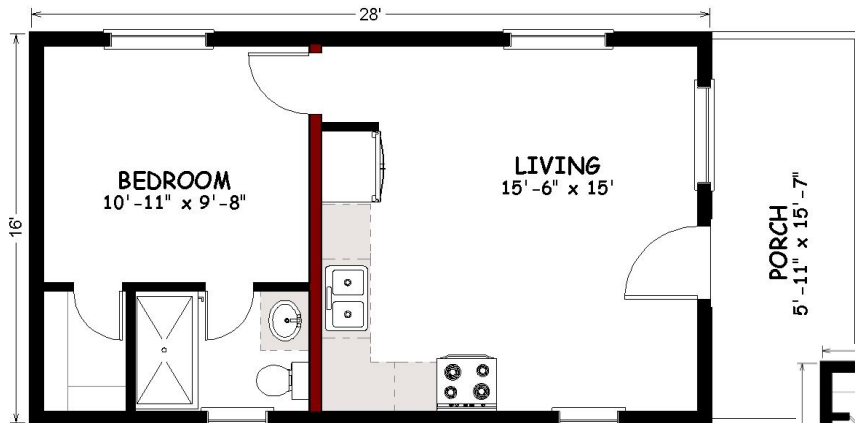

Loft for main plan

Square Feet: 448
Bedrooms/Baths: 1/1

- Mountain Retreat -- affordable option for weekend visits
- Mother-in-Law Suite/Guest Quarters -- for close, but separate, living space
- Rentals -- at a resort or as rental units close to town
- Commercial -- rearrange the walls and the Glacier easily converts to an office
- Use Your Imagination -- motel suite, business retreat, church camp, hunting cabin; the possibilities for this cabin are plentiful
- Price includes front porch and loft over bed/bath area*