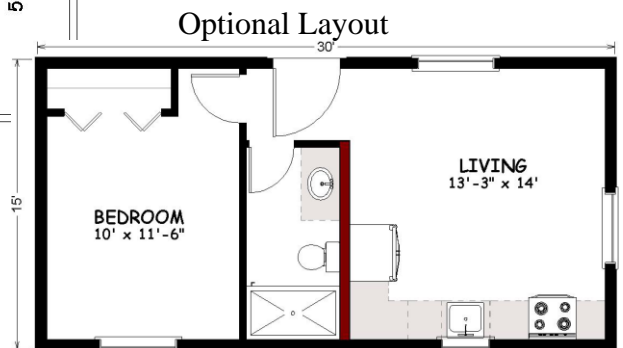

Loft for main plan

Square Feet: 448
Bedrooms/Baths: 1/1

- Mountain Retreat -- affordable option for weekend visits
- Mother-in-Law Suite/Guest Quarters -- for close, but separate, living space
- Rentals -- at a resort or as rental units close to town
- Commercial -- rearrange the walls and the Glacier easily converts to an office
- Use Your Imagination -- motel suite, business retreat, church camp, hunting cabin; the possibilities for this cabin are plentiful
- Price includes front porch and loft over bed/bath area*