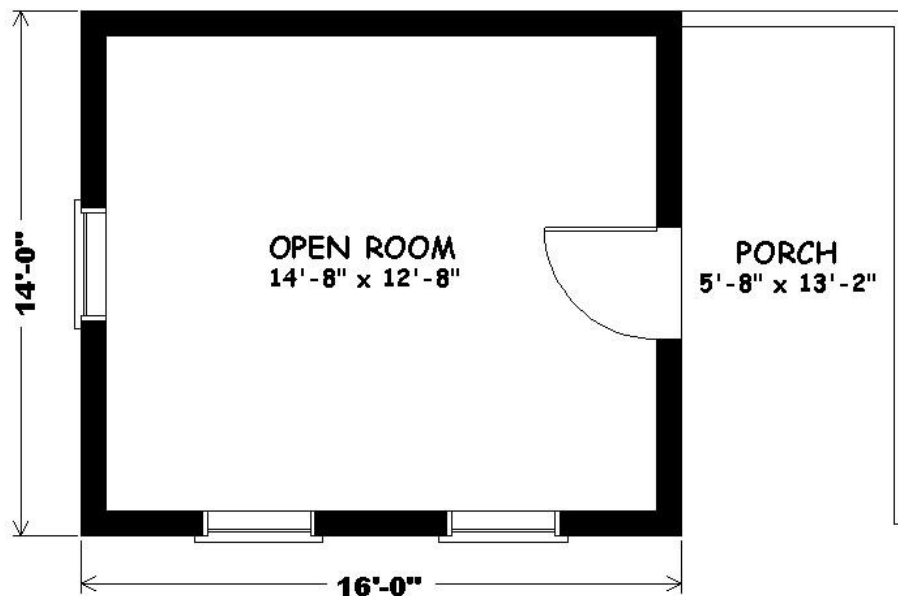

Paramount Log Homes

9717 Shepherd Rd.
 Shepherd, MT 59079
 (406) 373-5811

www.paramountloghomes.com
info@paramountloghomes.com

Floor Plan Collection 2023

“Lewis & Clark”

Square Feet: 224

- 14' x 16' single room cabin; perfect size for hunting or fishing cabin
- Can be fully assembled at our plant and shipped to you
- Economical as a kit; easy to construct
- Great as a campground rental