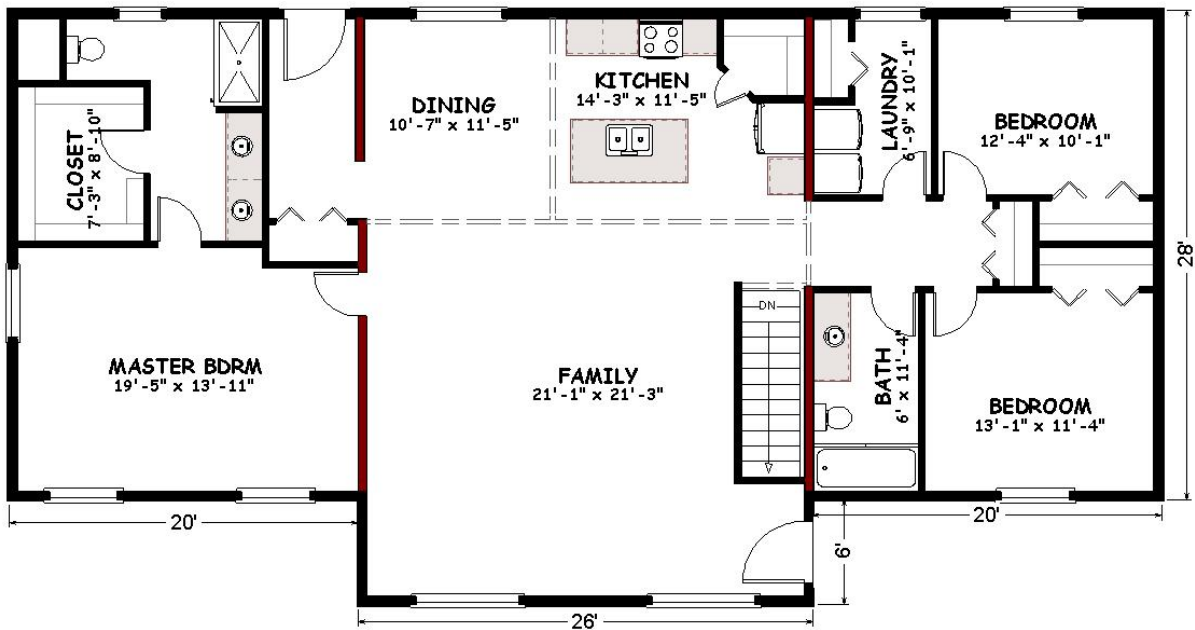

Square Feet: 2,004
Bedrooms/Baths: 3/2

- Our most popular plan
- Spacious, open living area with picture windows
- Turnkey price includes full basement, fireplace, luxury master suite, deck
- Loft option over kitchen/dining area