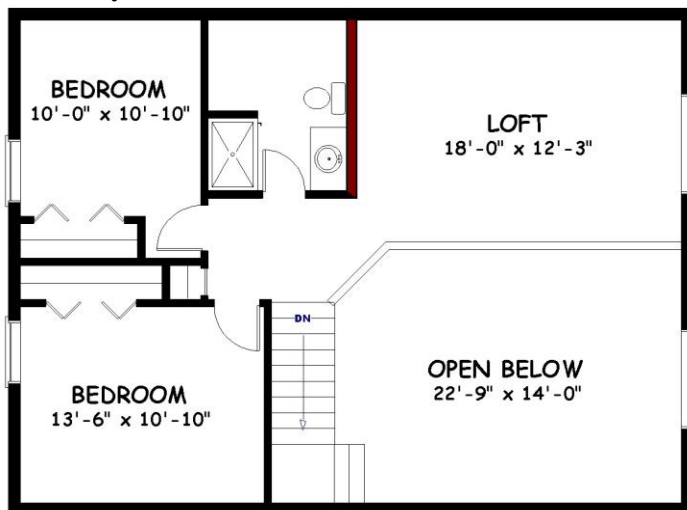

## Floor Plan Collection 2024

### “Yellowstone”

**2<sup>nd</sup> Story**

*Square Feet: 1,864*  
*Bedrooms/Baths: 3/2.5*

- Two-story plan with a cozy cabin feel
- Roomy loft overlooks living area
- Turnkey price includes basement and deck